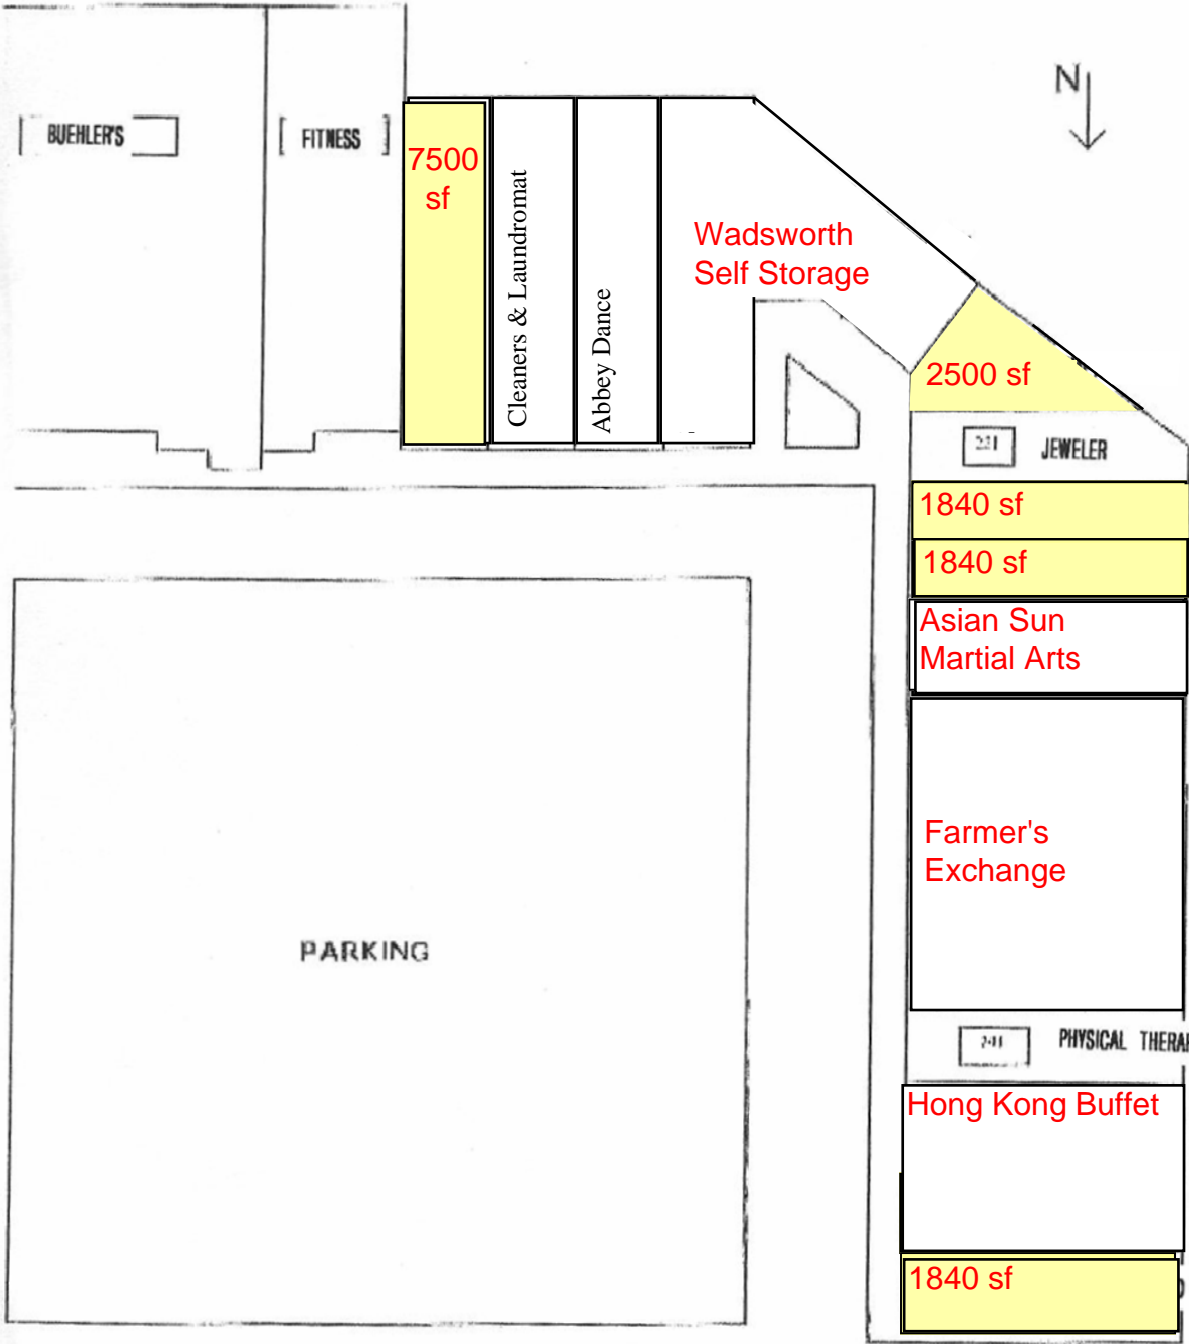

Great Oaks
Site Plan

Howard Hanna	All state	TK Nails & Spa	1,200 sf	White house Chicken
-----------------	--------------	----------------------	-------------	---------------------------